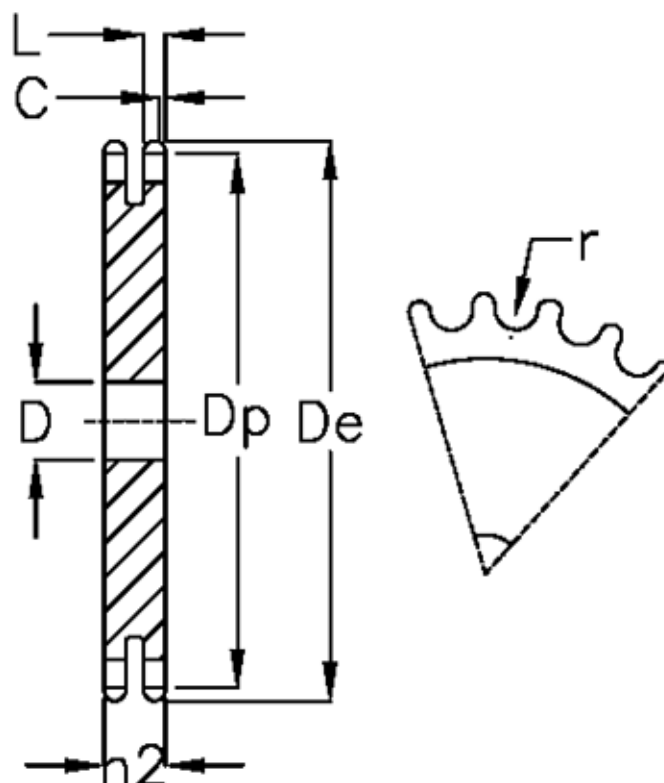

Article number: 616022002029

Description: Plate wheel 05 B-2 Z=29 duplex

Measures

C = 1

D = 12

De = 77.3

Dp = 73.99

For chain size = 8 x 3,0 mm

For chain type = 05 B-2

h2 = 8.3

L = 2.7

Number of teeth = 29

r = 5